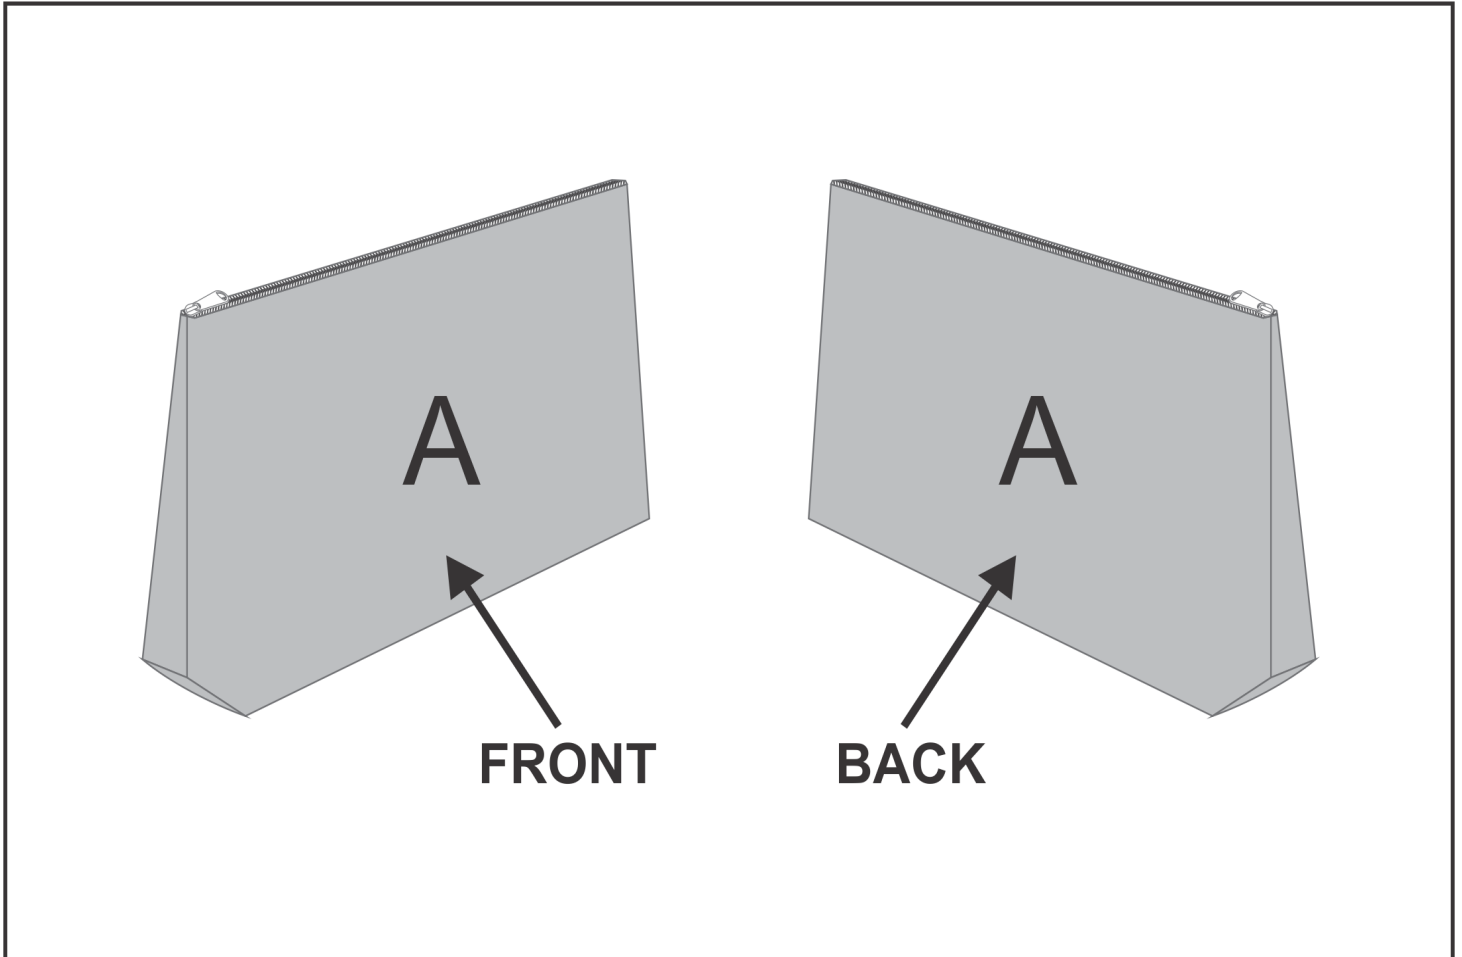

# BC-HP-21-G

Hoppla Kosi Mini Toiletry Bag

## Need to know:

Includes 1-Position Sublimation (setup fees apply)

- Please Note: We cannot guarantee 100% logo Alignment on all Brandable Panels.

## Branding Options:

Position	Branding Method (Branding Code)	No. of Colours	Dimension
A	Custom Sublimation A (CPSUB-A)	Full Colour	241mm wide x 315mm high